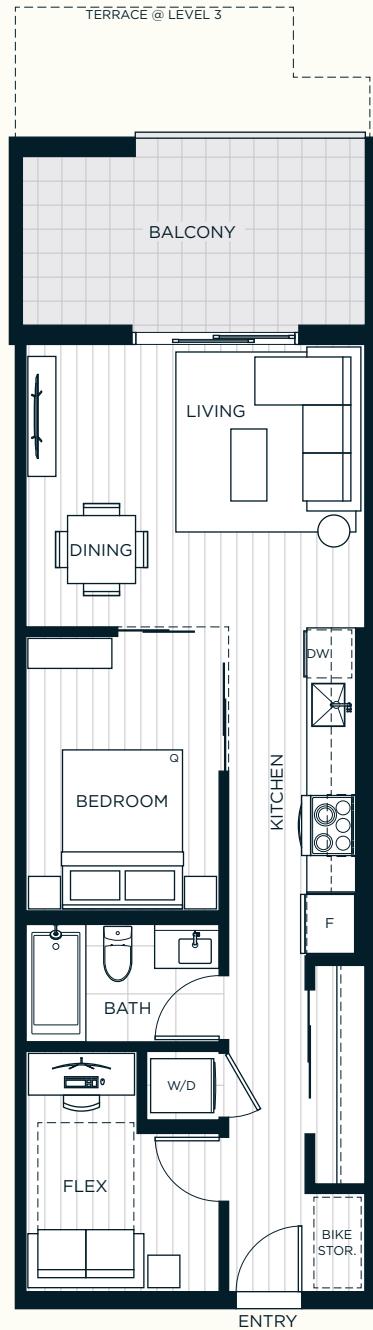

PLAN A

JR 1 Bedroom + Flex,
1 Bathroom

INTERIOR 608 Sq. Ft.
EXTERIOR 108-181 Sq. Ft.
TOTAL 716-789 Sq. Ft.

LEVEL 6

LEVEL 5

LEVEL 4

LEVEL 3

MIDTOWN
SQUAMISH