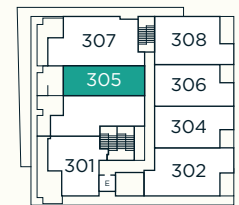

PLAN A

JR 1 Bedroom + Flex,
1 Bathroom

INTERIOR 608 Sq. Ft.
EXTERIOR 108-181 Sq. Ft.
TOTAL 716-789 Sq. Ft.

LEVEL 6

LEVEL 5

LEVEL 4

LEVEL 3

MIDTOWN
SQUAMISH